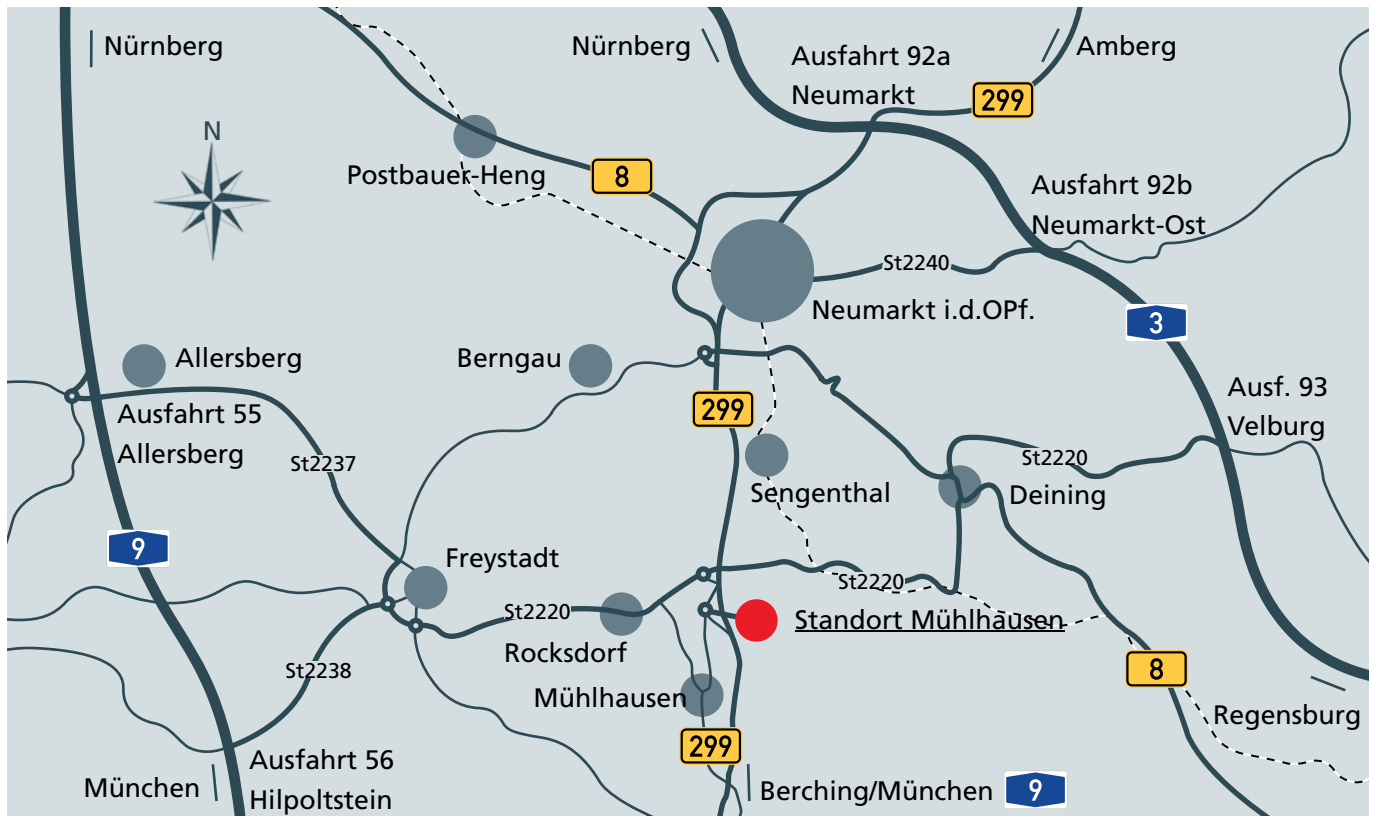

DEHN SE Mühlhausen

Approach from direction Munich

Via A9; leave the A9 at exit 56 Hilpoltstein; turn right onto St 2238 and drive towards Freystadt; at the first roundabout take the first exit (St 2237); at the second roundabout take the second exit (St 2220) towards Deining; follow the road for 10 km; then take the first exit at the roundabout and follow the B 299 in the direction of Mühlhausen; leave the B 299 after about 2 km and, at the roundabout, follow signs for 'Gewerbegebiet Nord'.

Approach from direction Nuremberg

Via A9; leave the A9 at exit 55 Allersberg; at the roundabout take the third exit (St 2237) towards Freystadt; turn right before Freystadt to stay on St 2237; at the first roundabout take the second exit; at the second roundabout take the second exit towards Deining (St 2220); follow the road for 10 km; then take the first exit at the roundabout and follow the B 299 in the direction of Mühlhausen; leave the B 299 after about 2 km and, at the roundabout, follow signs for 'Gewerbegebiet Nord'.

Approach from direction Regensburg

Via A3; leave the A3 at exit 93 Velburg; turn left onto St 2220 towards Deining; take the second exit at the roundabout in Deining; shortly before leaving Deining turn right towards Freystadt; follow the road for approx. 9 km; then take the second exit at the roundabout and follow the B 299 in the direction of Mühlhausen; leave the B 299 after about 2 km and, at the roundabout, follow signs for 'Gewerbegebiet Nord'.