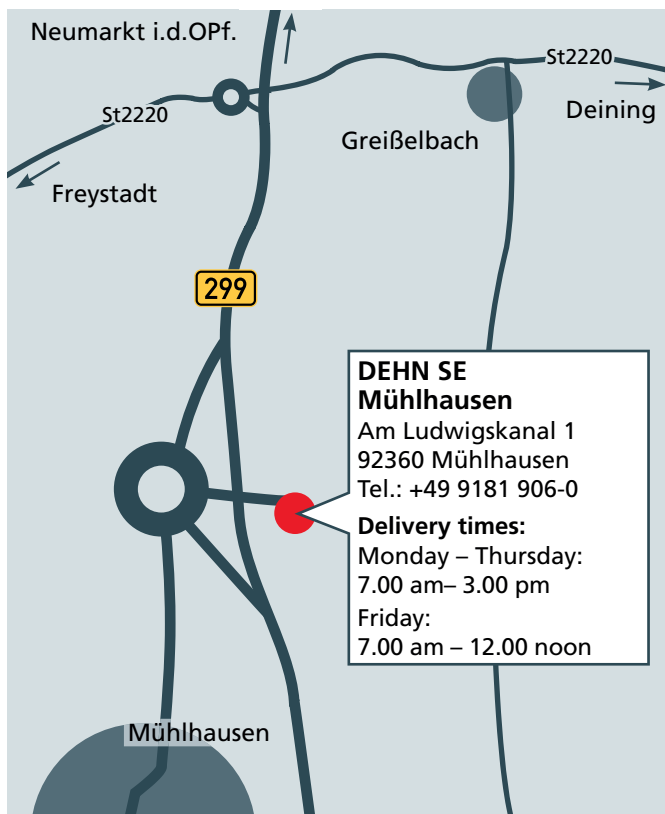

DEHN SE Mühlhausen

Approach from direction Munich

Via A9; leave the A9 at exit 56 Hilpoltstein; turn right onto St 2238 and drive towards Freystadt; at the first roundabout take the first exit (St 2237); at the second roundabout take the second exit (St 2220) towards Deining; follow the road for 10 km; then take the first exit at the roundabout and follow the B 299 in the direction of Mühlhausen; leave the B 299 after about 2 km and, at the roundabout, follow signs for 'Gewerbegebiet Nord'.

Approach from direction Nuremberg

Via A9; leave the A9 at exit 55 Allersberg; at the roundabout take the third exit (St 2237) towards Freystadt; turn right before Freystadt to stay on St 2237; at the first roundabout take the second exit; at the second roundabout take the second exit towards Deining (St 2220); follow the road for 10 km; then take the first exit at the roundabout and follow the B 299 in the direction of Mühlhausen; leave the B 299 after about 2 km and, at the roundabout, follow signs for 'Gewerbegebiet Nord'.

Approach from direction Regensburg

Via A3; leave the A3 at exit 93 Velburg; turn left onto St 2220 towards Deining; take the second exit at the roundabout in Deining; shortly before leaving Deining turn right towards Freystadt; follow the road for approx. 9 km; then take the second exit at the roundabout and follow the B 299 in the direction of Mühlhausen; leave the B 299 after about 2 km and, at the roundabout, follow signs for 'Gewerbegebiet Nord'.