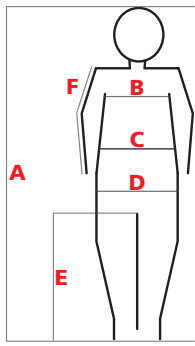

Find the right size to get the perfect fit with your DEHNcare personal protective equipment.

Protective clothing - How to take your measurements (cm):

- A Body size:** without shoes, from the top of your head to the soles of your feet
- B Chest measurement:** measure under your arms round the widest part of your chest
- C Waistband:** measure around your waist with the tape measure snug but not digging in
- D Hip size:** measure with the tape measure around the widest part of the hips
- E Inside leg length:** measure from the crotch to the hemline
- F Sleeve length:** measure from the top of the shoulder over the elbow to the wrist bone

DEHNcare ArcFit Indoor / Outdoor

Standard men's sizes (cm)

Ordering size	42	44	46	48	50	52	54	56	58	60	62	64	66	68
	2XS	2XS/XS	XS	S	M	M/L	L	XL	XL/2XL	2XL	3XL	3XL/4XL	4XL	4XL/5XL
Body size	159-171	162-174	165-177	168-180	171-183	174-186	176-188	178-190	180-192	182-194	184-196	186-198	188-200	190-202
Chest measurement	81-87	85-91	89-95	93-99	97-103	101-107	105-111	109-115	113-119	117-123	121-127	125-131	129-135	133-139
Waistband	69-77	73-81	77-85	81-89	85-93	89-97	93-101	99-107	105-113	111-119	117-127	122-132	127-137	132-142
Hip size	91	95	99	103	107	111	115	119	123	127	131	135	139	143
Inside leg length	77.5/78.5	78.5/79.5	79.5/80.5	80.5/81.5	81.5/82.5	82.5/83.5	83.5/84.5	84.5/85.5	85/86	85.5/86.5	86/87	86.5/87.5	87/88	87.5/88.5
Sleeve length	63/63.5	64/64.5	65/65.5	66/66.5	67/67.5	68/68.5	69/69.5	70/70.5	70.5/71	71/71.5	71.5/72	72/72.5	72.5/73	73/73.5